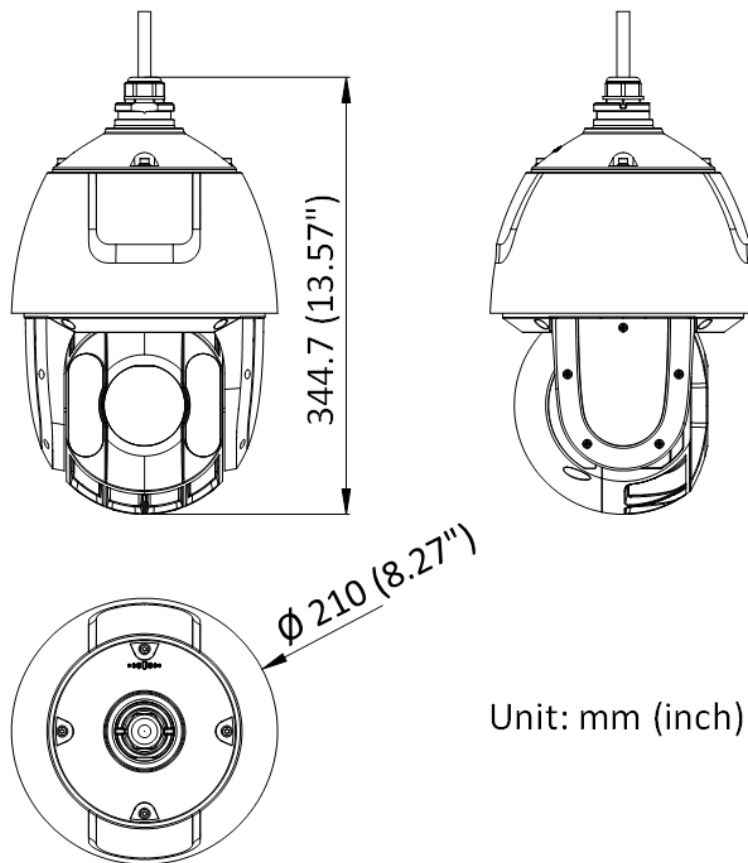

▪ **Dimension**

▪ **Accessory**

▪ **Included**